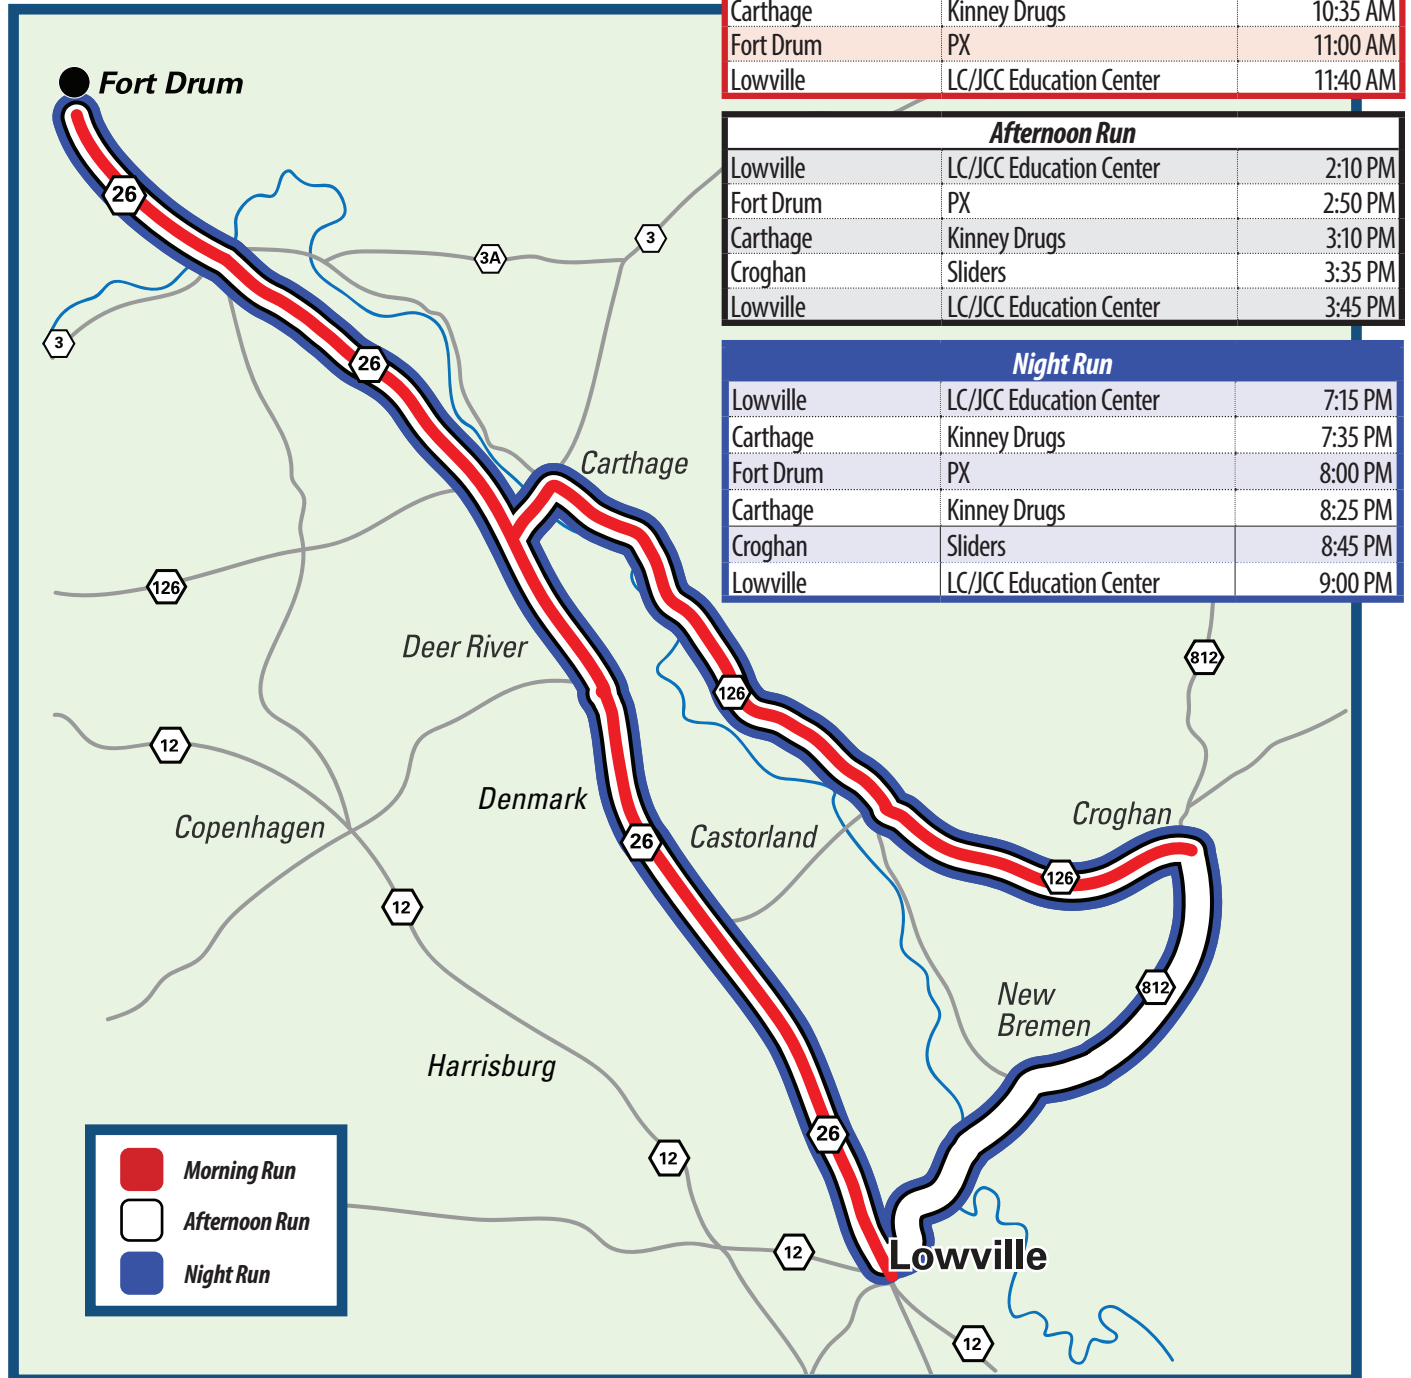

# Fort Drum Circuit Route

**Monday–Friday** (\$1 each way)

Open to the public with appropriate security clearance to access the base.

<b>Morning Run</b>		
Croghan	Sliders	10:15 AM
Carthage	Kinney Drugs	10:35 AM
Fort Drum	PX	11:00 AM
Lowville	LC/JCC Education Center	11:40 AM

<b>Afternoon Run</b>		
Lowville	LC/JCC Education Center	2:10 PM
Fort Drum	PX	2:50 PM
Carthage	Kinney Drugs	3:10 PM
Croghan	Sliders	3:35 PM
Lowville	LC/JCC Education Center	3:45 PM

<b>Night Run</b>		
Lowville	LC/JCC Education Center	7:15 PM
Carthage	Kinney Drugs	7:35 PM
Fort Drum	PX	8:00 PM
Carthage	Kinney Drugs	8:25 PM
Croghan	Sliders	8:45 PM
Lowville	LC/JCC Education Center	9:00 PM

<span style="color: red;">■</span>	<i>Morning Run</i>
<span style="border: 1px solid black; display: inline-block; width: 10px; height: 10px;"></span>	<i>Afternoon Run</i>
<span style="color: blue;">■</span>	<i>Night Run</i>

Monthly passes available for \$25 (purchase from driver)